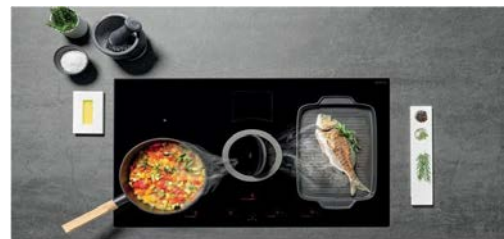

Ceilings

White color suspended ceiling by Glasroc®

Barbecue

Befeater Discovery 1500 Series - 3 Burner

BBQ Furniture

Countertop white engineered marble, doors covered with white Neolith® and Interior in Limestone

Fridge SIEMENS® KI81RAFEO

Freezer SIEMENS® GI81NAEFO

Dishwasher SIEMENS® SN97YXO3CE

Pyrolytic Oven SIEMENS® HB676GOS1

Microwave SIEMENS® BF634LGS1

Wine Cooler LIEBHERR® EWTdf 3553

Tap - Quooker Flex Pro3 in matt black colour by Quooker®